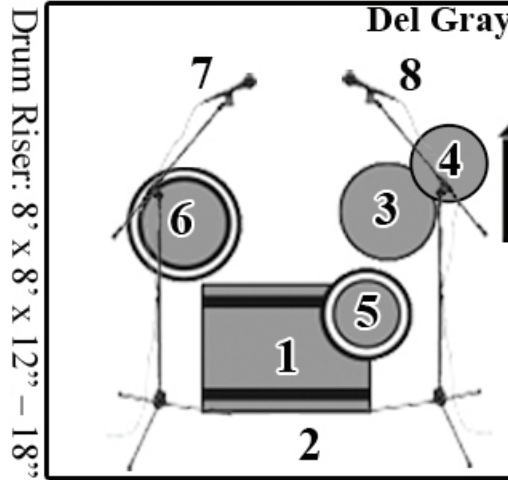

LITTLE TEXAS

■
AC Drop
Porter Guitars
DI - 14
15

■ sub
AC Drop
■ AC Drop
Bass
DI - 9
10
11

O'Brien Guitars
DI - 12
13 ■
AC Drop

Dwayne O'Brien

17

Porter Howell

■
AC Drop

18

Duane Propes

■
AC Drop

Analog Snake Input	FOH Input	Monitor Input	Instrument	Stand	Analog Snake Input	FOH Input	Monitor Input	Instrument	Stand	Monitor Console Inputs	IEM/Drum Sub
1	1	1	Kick Outside		12	12	7	O'Brien Electric		1	Porter L
2	2	X	Kick Inside	Short Boom	13	13	8	O'Brien Acoustic		2	Porter R
3	3	2	Snare Top	Short Boom	14	14	9	Porter Electric L		3	O'Brien L
4	4	3	Hat	Straight	15	15	10	Porter Electric R		4	O'Brien R
5	5	4	Rack Tom 1	Claw	16	16	11	O'Brien Vocal	Tall Boom, Tripod Base	5	Propes L
6	6	5	Floor Tom 2	Claw	17	17	12	Porter Vocal	Tall Boom, Tripod Base	6	Propes R
7	7	X	OH Stage R	Tall Boom	18	18	13	Propes Vocal	Tall Boom, Tripod Base	7	Del L (wired, to riser)
8	8	X	OH Stage L	Tall Boom	19	19		Tom 3		8	Del R (wired, to riser)
9	9	6	Bass Direct		20	20				9	Drum Sub
10	10	X	Bass w/Preamp		21	21					
11	11	15	Bass w/FX		22	22		Porter Acoustic		15	Porter Acoustic